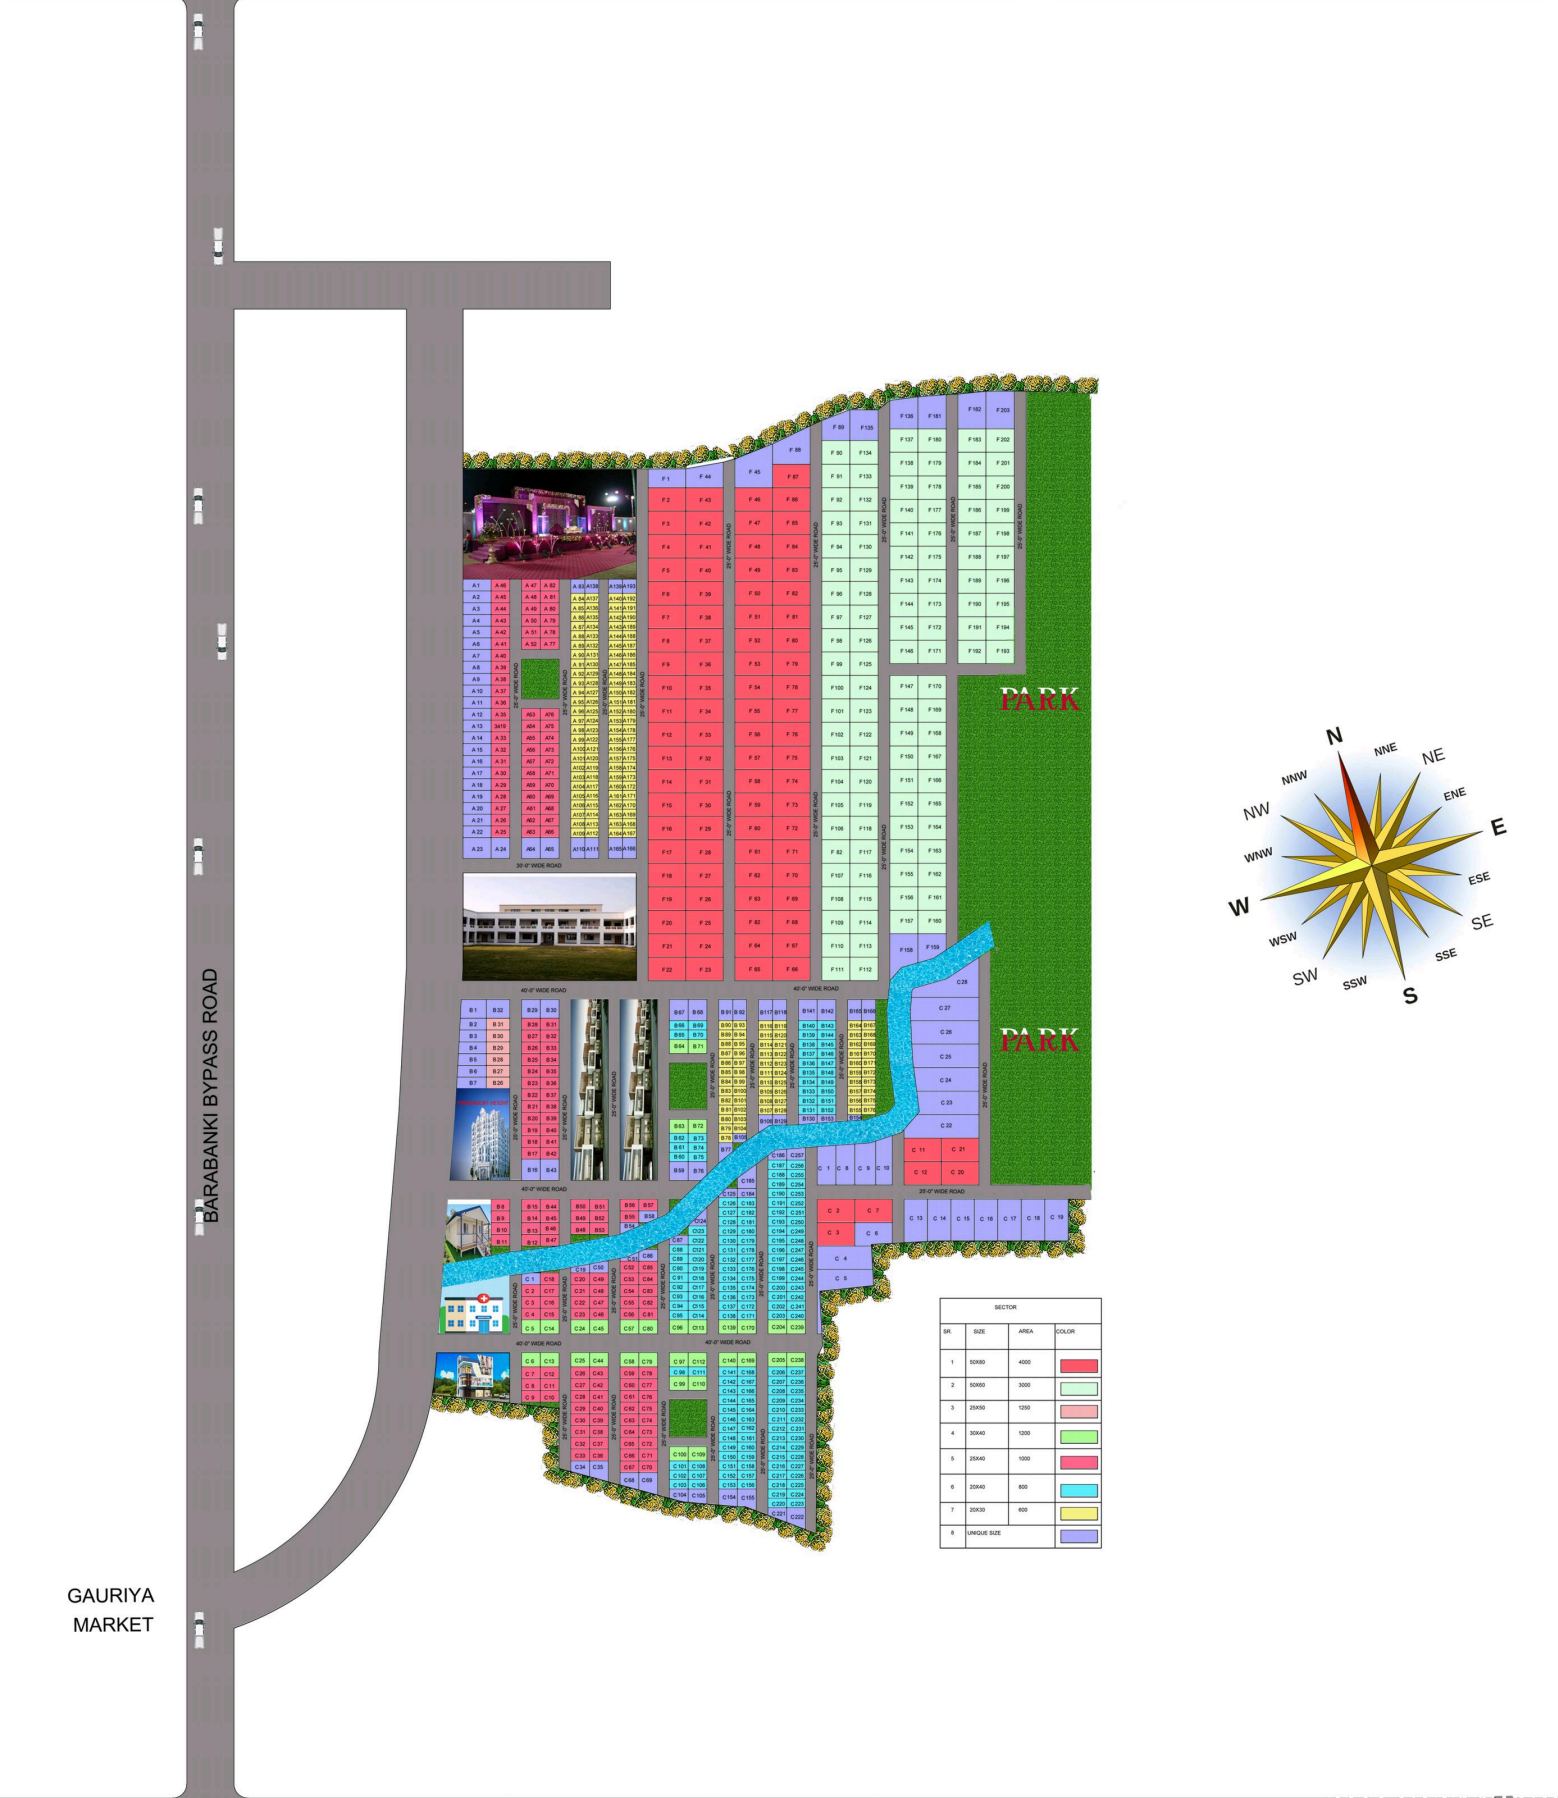

TO LUCKNOW TO AYODHYA

SR	SIZE	AREA	COLOR
1	50X80	4000	Red
2	30X80	2400	Green
3	25X80	2000	Pink
4	30X40	1200	Light Green
5	25X40	1000	Light Blue
6	25X40	1000	Yellow
7	20X30	600	Light Blue
8	UNIQUE SIZE		Purple

TO LUCKNOW TO SULTANPUR